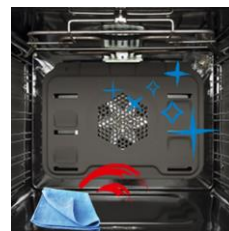

# FBG62031XCS

| Cuisinière > 60 x 60 x 85 cm | 4 gaz | Four gaz | Litrage (L) :73 | Inox |